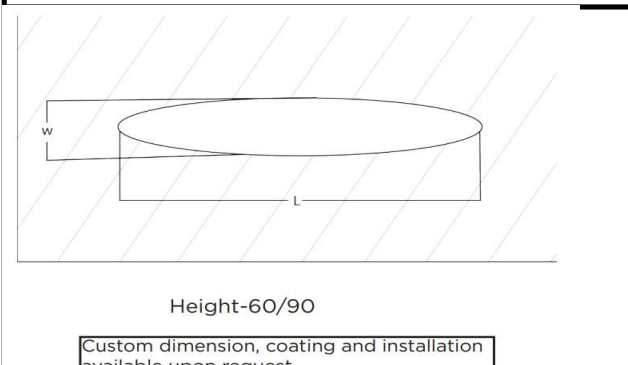

Sovitron Interior Pvt.Ltd.

<b>Model Name</b>	Disc Oval Recessed /DLADSOVDRD-50
<b>Description</b>	Architectural Light

Technical description	Image
-----------------------	-------

<b>Dimension</b>	Custom Dimension H=60/90/95mm
<b>Frame</b>	Aluminium
<b>Color Tempertaure</b>	4000K
<b>Power</b>	50W
<b>Total Luminous Flux</b>	5000 lm
<b>Efficacy</b>	100 lm/W
<b>IP rating</b>	50
<b>Color Rendering</b>	≥80
<b>Mounting</b>	Pendant
<b>Optics</b>	White Opal Diffuser
<b>Dimming</b>	NON-Dimmable
<b>Operating Voltage</b>	220-240 VAC
<b>Standard Lifetime</b>	L70 minimum at 50,000 burning hours

**Dimension diagram**

**Remarks:-**

**Address: Plot #7 Saroorpur-Nangla Industrial Area,Ballabgarh-Sohna Road,Faridabad-121005**  
**Email: info@sovitron.com**